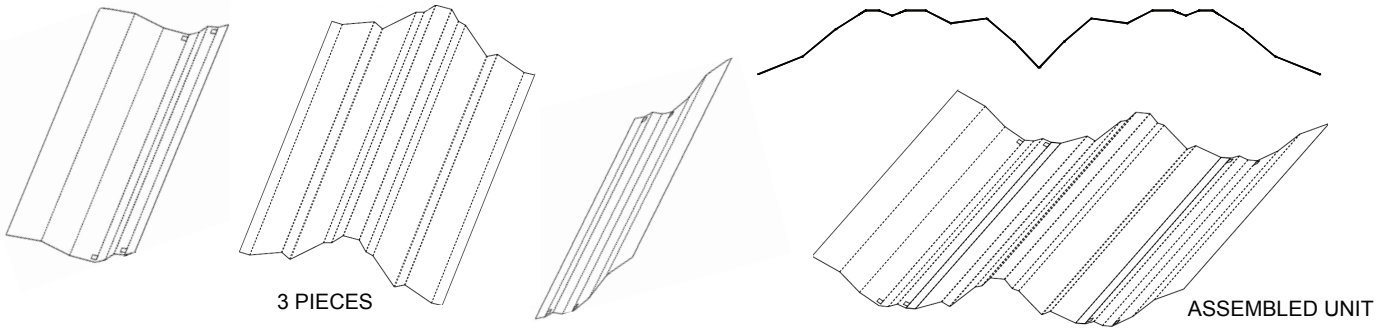

Project:
Type:
Quantity:

**K-EN222T3SHOPTI or K-EN242T3SHOPTI**  
**3-PIECE TROFFER SHALLOW OPTIMUM PERFORMANCE RETROFIT SYSTEM**

<p><b>Dimension:</b> .020 nominal thickness, multi-faceted reflector surface. 24GA brackets.</p> <p><b>Finish:</b> Enhanced aluminum (Miro4), Painted white aluminum, or Premium aluminum available. Baked white enamel brackets.</p> <p><b>Construction:</b> CNC formed. Engineered using state of the art CAD/CAM systems.</p>			<p><b>Mounting:</b> Reflector systems are mounted using "Quick-Tab" mounting for easy ballast access. Ballast mounts on existing fixture can.</p> <p><b>Kit Includes:</b> 3 Piece reflector and socket brackets.</p> <p><b>Labels:</b> UL/CUL listed.</p>		
SPEC.	NOM.	DESCRIPTION	SPEC.	NOM.	DESCRIPTION
Reflector	EN WH PR	Enhanced Aluminum 95% reflective White Aluminum 90%+ reflective Premium Aluminum 86% reflective	Fixture Type	T3	Retrofit for Troffer Fixture – 3 Piece Reflector
Dimension	22 24	Nominal 20" wide x 24" long Nominal 20" wide x 48" long	Kit Type	SHOPTI	2 Lamp Shallow Optimum Performance
Lamping	2	T8 = 17 or 32W per lamp Lamps are not included unless otherwise noted  (2) lamps in cross section	<p align="center"><b>Additional parts:</b> Lampholders are not included in kit. Please order separately if required.</p>		
			Lampholders	LH-BP-ST-SNP-T8	Short, snap-in, T8 lampholders  4 sockets per reflector are required.

**ORDERING NOMENCLATURE GUIDE**

**Standard Kit: K-EN242T3SHOPTI**  
Catalog # for a 3 Piece SHOPTI Kit - Enhanced Reflector - Nominal 2 ft x 4 ft Long - 2 Lamps in cross section. Kit includes 2, 2lamp brackets. Select quantity of lampholders if desired.

8E Kit	Reflector	Dimension	Lamping	Fixture Type	Type of Kit	Qty of Lampholders
<b>K -</b>						

**K-EN222T3SHOPTI or K-EN242T3SHOPTI**  
**3-PIECE TROFFER SHALLOW OPTIMUM PERFORMANCE RETROFIT SYSTEM**

**SPECIFICATION CHARACTERISTICS**