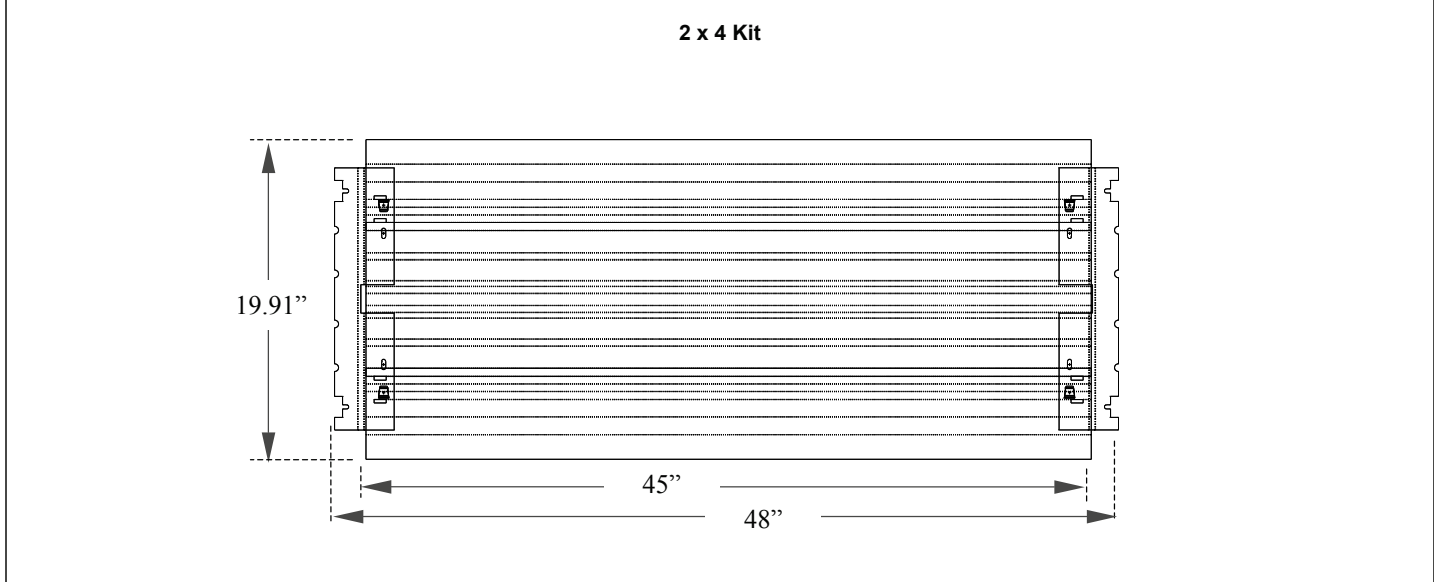

Project:
Type:
Quantity:

**K-EN222T3SHOPTI or K-EN242T3SHOPTI**  
**3-PIECE TROFFER SHALLOW OPTIMUM PERFORMANCE RETROFIT SYSTEM**

<p><b>Dimension:</b> .020 nominal thickness, multi-faceted reflector surface. 24GA brackets.</p> <p><b>Finish:</b> Enhanced aluminum (Miro4), Painted white aluminum, or Premium aluminum available. Baked white enamel brackets.</p> <p><b>Construction:</b> CNC formed. Engineered using state of the art CAD/CAM systems.</p>			<p><b>Mounting:</b> Reflector systems are mounted using "Quick-Tab" mounting for easy ballast access. Ballast mounts on existing fixture can.</p> <p><b>Kit Includes:</b> 3 Piece reflector and socket brackets.</p> <p><b>Labels:</b> UL/CUL listed.</p>		
SPEC.	NOM.	DESCRIPTION	SPEC.	NOM.	DESCRIPTION
Reflector	EN WH PR	Enhanced Aluminum 95% reflective White Aluminum 90%+ reflective Premium Aluminum 86% reflective	Fixture Type	T3	Retrofit for Troffer Fixture – 3 Piece Reflector
Dimension	22 24	Nominal 20" wide x 24" long Nominal 20" wide x 48" long	Kit Type	SHOPTI	2 Lamp Shallow Optimum Performance
Lamping	2	T8 = 17 or 32W per lamp Lamps are not included unless otherwise noted  (2) lamps in cross section	<p align="center"><b>Additional parts:</b> Lampholders are not included in kit. Please order separately if required.</p>		
			Lampholders	LH-BP-ST-SNP-T8	Short, snap-in, T8 lampholders  4 sockets per reflector are required.

**ORDERING NOMENCLATURE GUIDE**

**Standard Kit: K-EN242T3SHOPTI**  
Catalog # for a 3 Piece SHOPTI Kit - Enhanced Reflector - Nominal 2 ft x 4 ft Long - 2 Lamps in cross section. Kit includes 2, 2lamp brackets. Select quantity of lampholders if desired.

8E Kit	Reflector	Dimension	Lamping	Fixture Type	Type of Kit	Qty of Lampholders
<b>K -</b>						

**K-EN222T3SHOPTI or K-EN242T3SHOPTI**  
**3-PIECE TROFFER SHALLOW OPTIMUM PERFORMANCE RETROFIT SYSTEM**

**SPECIFICATION CHARACTERISTICS**