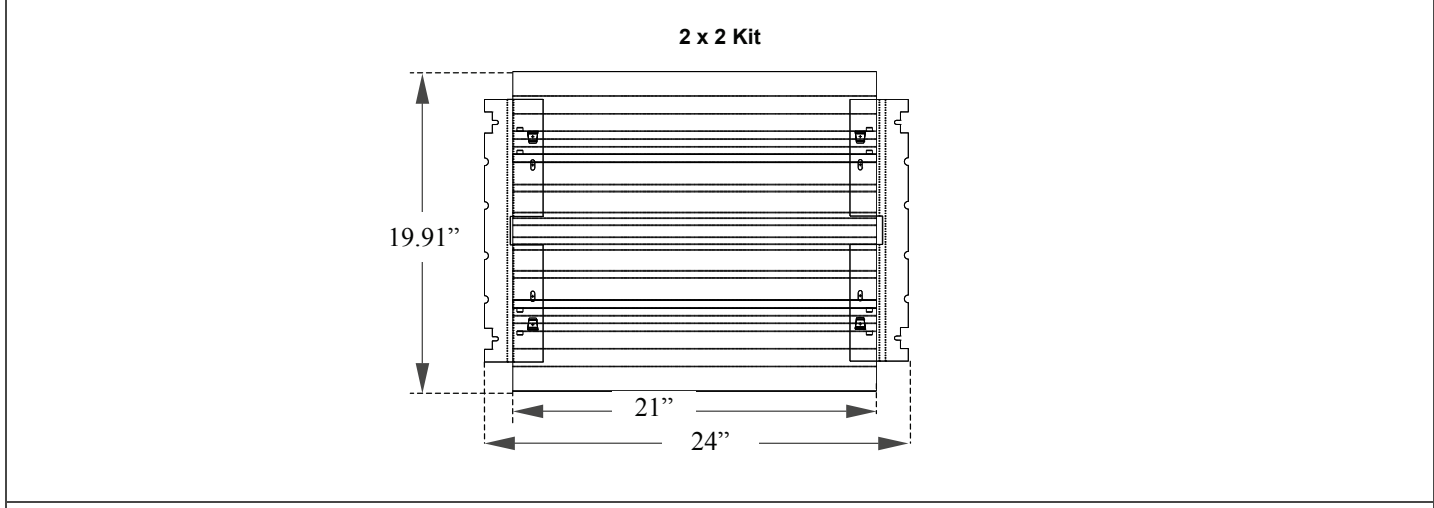

Project:
Type:
Quantity:

**K-EN222T3SHOPTI or K-EN242T3SHOPTI**  
**3-PIECE TROFFER SHALLOW OPTIMUM PERFORMANCE RETROFIT SYSTEM**

<p><b>Dimension:</b> .020 nominal thickness, multi-faceted reflector surface. 24GA brackets.</p> <p><b>Finish:</b> Enhanced aluminum (Miro4), Painted white aluminum, or Premium aluminum available. Baked white enamel brackets.</p> <p><b>Construction:</b> CNC formed. Engineered using state of the art CAD/CAM systems.</p>			<p><b>Mounting:</b> Reflector systems are mounted using "Quick-Tab" mounting for easy ballast access. Ballast mounts on existing fixture can.</p> <p><b>Kit Includes:</b> 3 Piece reflector and socket brackets.</p> <p><b>Labels:</b> UL/CUL listed.</p>		
SPEC.	NOM.	DESCRIPTION	SPEC.	NOM.	DESCRIPTION
Reflector	EN WH PR	Enhanced Aluminum 95% reflective White Aluminum 90%+ reflective Premium Aluminum 86% reflective	Fixture Type	T3	Retrofit for Troffer Fixture – 3 Piece Reflector
Dimension	22 24	Nominal 20" wide x 24" long Nominal 20" wide x 48" long	Kit Type	SHOPTI	2 Lamp Shallow Optimum Performance
Lamping	2	T8 = 17 or 32W per lamp Lamps are not included unless otherwise noted  (2) lamps in cross section	<p align="center"><b>Additional parts:</b> Lampholders are not included in kit. Please order separately if required.</p>		
			Lampholders	LH-BP-ST-SNP-T8	Short, snap-in, T8 lampholders  4 sockets per reflector are required.

**ORDERING NOMENCLATURE GUIDE**

**Standard Kit: K-EN242T3SHOPTI**  
Catalog # for a 3 Piece SHOPTI Kit - Enhanced Reflector - Nominal 2 ft x 4 ft Long - 2 Lamps in cross section. Kit includes 2, 2lamp brackets. Select quantity of lampholders if desired.

8E Kit	Reflector	Dimension	Lamping	Fixture Type	Type of Kit	Qty of Lampholders
<b>K -</b>						

**K-EN222T3SHOPTI or K-EN242T3SHOPTI**  
**3-PIECE TROFFER SHALLOW OPTIMUM PERFORMANCE RETROFIT SYSTEM**

**SPECIFICATION CHARACTERISTICS**